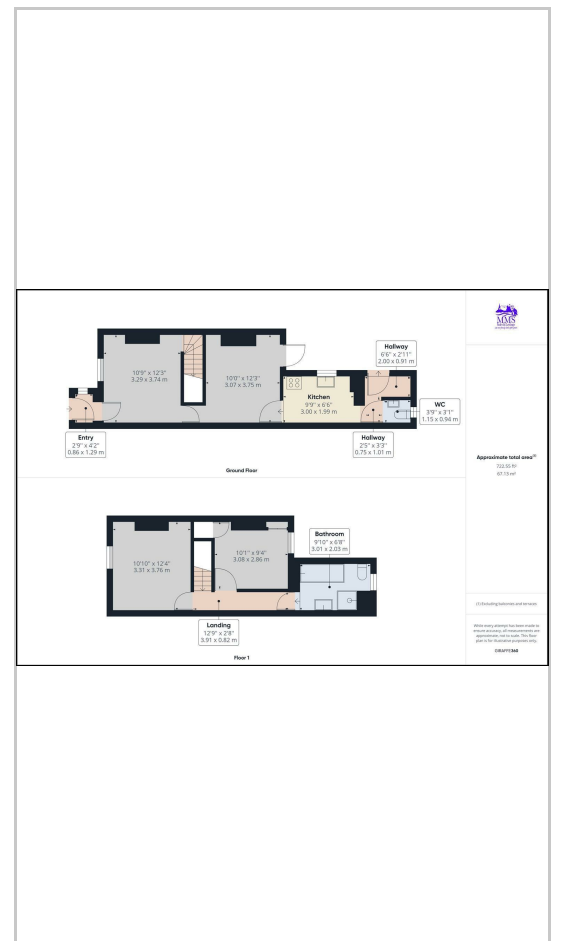

A porch has been added to create a convenient entrance area, leading to the front lounge. The second reception room offers access to the rear garden and kitchen. Both reception rooms have the original feature fireplace surround and modern grey carpets laid in June 2023. The fitted kitchen has plenty of cupboards and work top space and is finished with an integral oven and hob. A modest extension has been built to the rear cleverly adding space for a downstairs cloak room and utility area with plumbing for a washing machine, space for a tumble dryer and secondary access to the rear garden. To the first floor, there are two double bedrooms and a good sized bathroom with cubical shower. The rear garden is mostly lawn with fence enclosure. With many amenities around like schools, shops bus routes and motorway links, it's no wonder Wainscott is still considered one of the more sought after locations in Medway.

COUNCIL TAX BAND B

- lounge
- dining room
- kitchen
- lobby
- cloak room
- utility area
- stairs/landing
- bedroom 1
- bedroom 2
- bathroom
- rear garden
- front garden

Area Map

Floor Plans

Energy Efficiency Graph