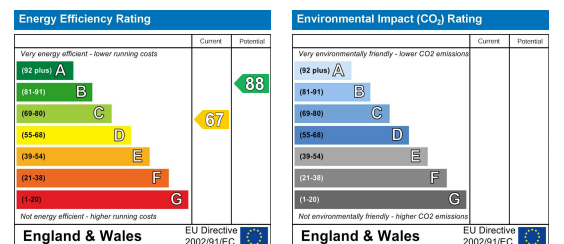

COUNCIL TAX BAND B

- lounge
- dining room
- kitchen
- lobby
- cloak room
- utility area
- stairs/landing
- bedroom 1
- bedroom 2
- bathroom
- rear garden
- front garden

Area Map

Floor Plans

Energy Efficiency Graph